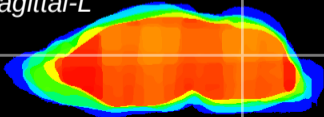

Coronal

Sagittal-R

Sagittal-L

ViBrism: CX23343
Horizontal

Cb nucleus