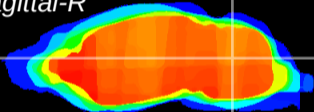

Coronal

Sagittal-R

Sagittal-L

ViBrism: CX23343
Horizontal

Cb nucleus