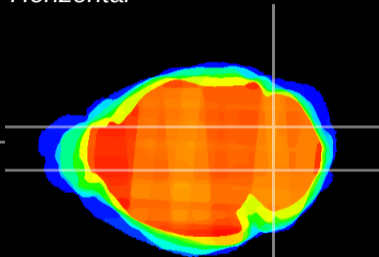

Coronal

Sagittal-R

Sagittal-L

ViBrism: CX23343
Horizontal

Cb nucleus