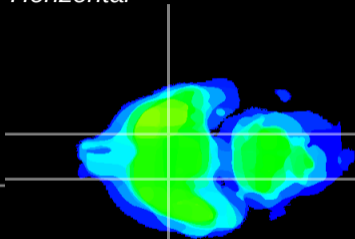

Coronal

Sagittal-R

Sagittal-L

ViBrism: CX23351
Horizontal

S0