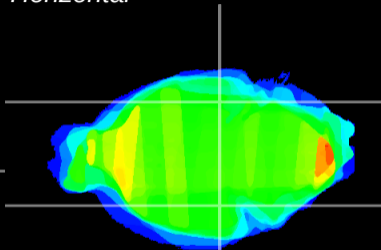

Coronal

Sagittal-R

Sagittal-L

ViBrism: CX23353
Horizontal

ventral S