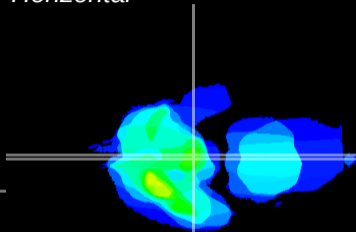

Coronal

Sagittal-R

Sagittal-L

ViBrism: CX23354
Horizontal

ME