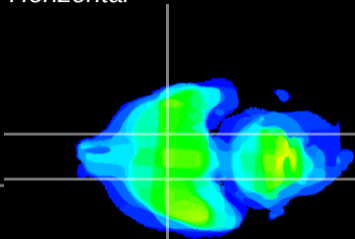

Coronal

Sagittal-R

Sagittal-L

ViBrism: CX23355
Horizontal

S0