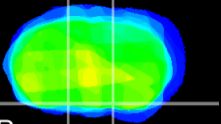

Coronal

Sagittal-R

Sagittal-L

ViBrism: CX23355
Horizontal

S0