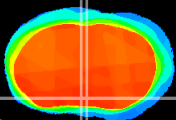

Coronal

Sagittal-R

Sagittal-L

ViBrism: CX23358  
Horizontal

MPA