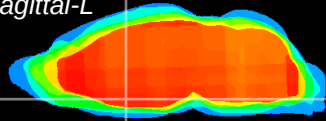

Coronal

Sagittal-R

Sagittal-L

ViBrism: CX23358  
Horizontal

MPA