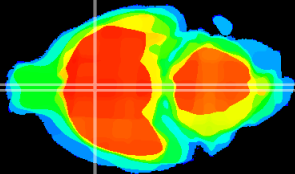

Coronal

Sagittal-R

Sagittal-L

ViBrism: CX23358  
Horizontal

MPA