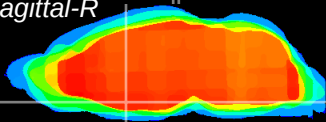

Coronal

Sagittal-R

Sagittal-L

ViBrism: CX23358  
Horizontal

MPA