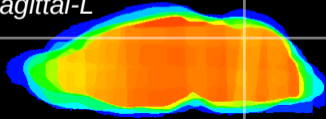

Coronal

Sagittal-R

Sagittal-L

ViBrism: CX23361
Horizontal

Cb vermis