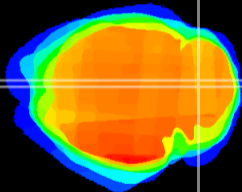

Coronal

Sagittal-R

Sagittal-L

ViBrism: CX23361
Horizontal

Cb vermis