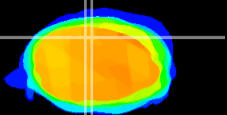

Coronal

Sagittal-R

Sagittal-L

ViBrism: CX23361
Horizontal

Cb vermis