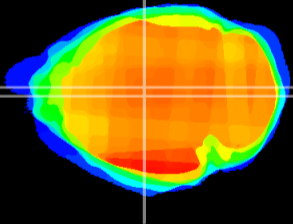

Coronal

Sagittal-R

Sagittal-L

ViBrism: CX23361
Horizontal

Hb