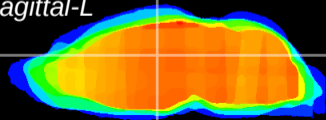

Coronal

Sagittal-R

Sagittal-L

ViBrism: CX23361
Horizontal

Hb