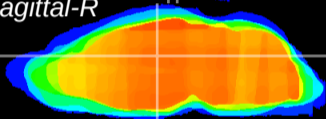

Coronal

Sagittal-R

Sagittal-L

ViBrism: CX23361
Horizontal

Hb