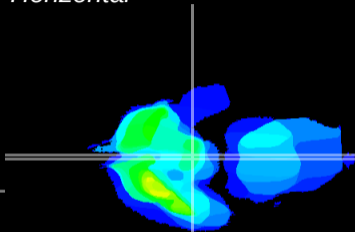

*Coronal*

*Sagittal-R*

*Sagittal-L*

ViBrism: CX23364  
*Horizontal*

ME