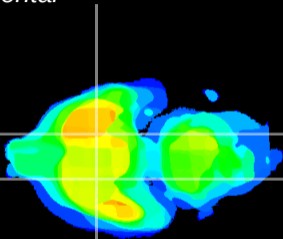

Coronal

Sagittal-R

Sagittal-L

ViBrism: CX23366
Horizontal

S0