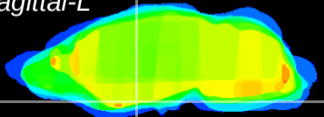

Coronal

Sagittal-R

Sagittal-L

ViBrism: CX23366
Horizontal

S0