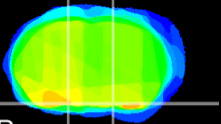

Coronal

Sagittal-R

Sagittal-L

ViBrism: CX23366
Horizontal

S0