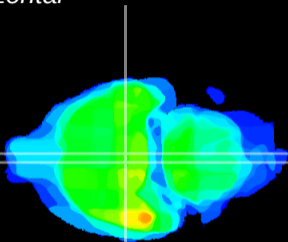

Coronal

Sagittal-R

Sagittal-L

ViBrism: CX23367
Horizontal

VMH