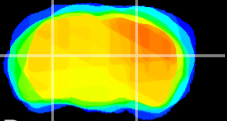

Coronal

Sagittal-R

Sagittal-L

ViBrism: CX23368
Horizontal

LG