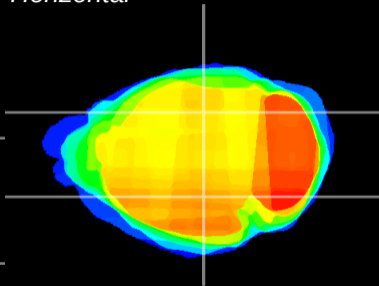

Coronal

Sagittal-R

Sagittal-L

ViBrism: CX23368
Horizontal

LG