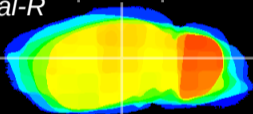

Coronal

Sagittal-R

Sagittal-L

ViBrism: CX23368
Horizontal

LG