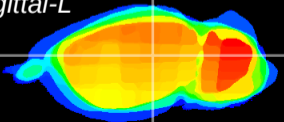

Coronal

Sagittal-R

Sagittal-L

ViBrism: CX23368
Horizontal

LG