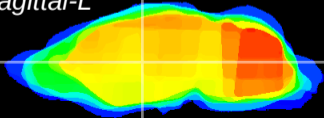

Coronal

Sagittal-R

Sagittal-L

ViBrism: CX23368
Horizontal

VA/VL