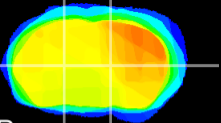

Coronal

Sagittal-R

Sagittal-L

ViBrism: CX23368
Horizontal

VA/VL