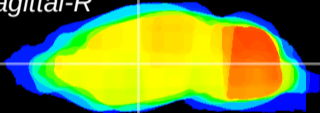

Coronal

Sagittal-R

Sagittal-L

ViBrism: CX23368
Horizontal

VA/VL