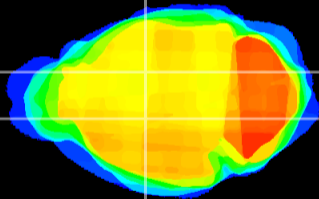

Coronal

Sagittal-R

Sagittal-L

ViBrism: CX23368
Horizontal

VA/VL