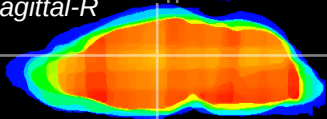

Coronal

Sagittal-R

Sagittal-L

ViBrism: CX23369
Horizontal

Hb