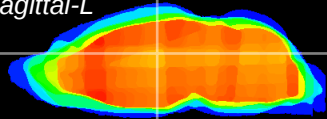

Coronal

Sagittal-R

Sagittal-L

ViBrism: CX23369
Horizontal

Hb