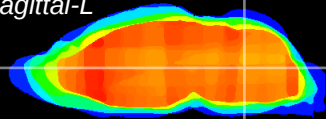

Coronal

Sagittal-R

Sagittal-L

ViBrism: CX23369
Horizontal

MVe