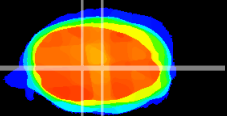

Coronal

Sagittal-R

Sagittal-L

ViBrism: CX23369
Horizontal

MVe