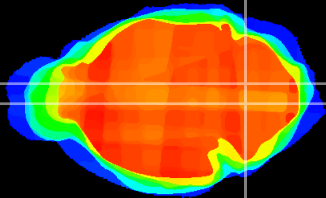

Coronal

Sagittal-R

Sagittal-L

ViBrism: CX23369
Horizontal

MVe