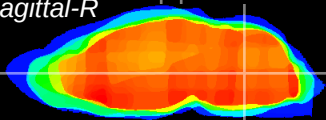

Coronal

Sagittal-R

Sagittal-L

ViBrism: CX23369
Horizontal

MVe