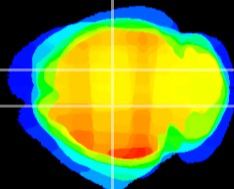

Coronal

Sagittal-R

Sagittal-L

ViBrism: CX23370
Horizontal

CA1