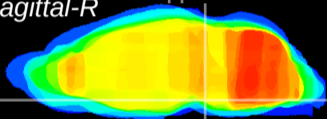

Coronal

Sagittal-R

Sagittal-L

ViBrism: CX23373
Horizontal

Pn