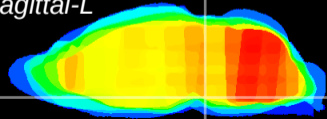

Coronal

Sagittal-R

Sagittal-L

ViBrism: CX23373
Horizontal

Pn