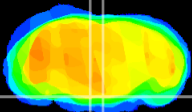

Coronal

Sagittal-R

Sagittal-L

ViBrism: CX23373
Horizontal

Pn