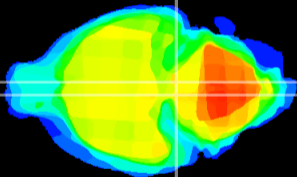

Coronal

Sagittal-R

Sagittal-L

ViBrism: CX23373
Horizontal

Pn