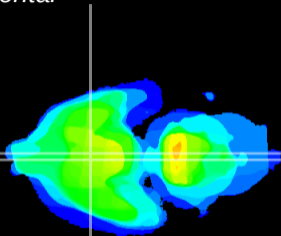

Coronal

Sagittal-R

Sagittal-L

ViBris: CX23376
Horizontal

SCN