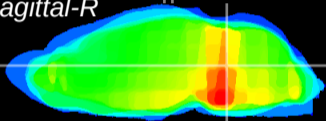

Coronal

Sagittal-R

Sagittal-L

ViBriSM: CX23376
Horizontal

Tg