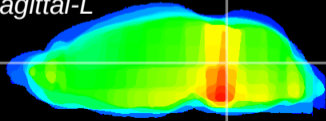

Coronal

Sagittal-R

Sagittal-L

ViBriSM: CX23376
Horizontal

Tg