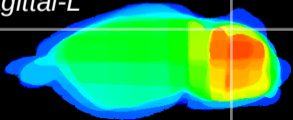

Coronal

Sagittal-R

Sagittal-L

ViBrism: CX23377
Horizontal

Cb lobe