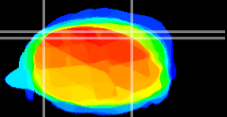

Coronal

Sagittal-R

Sagittal-L

ViBrism: CX23377
Horizontal

Cb lobe