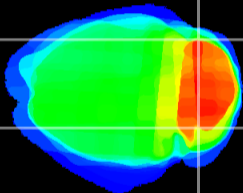

Coronal

Sagittal-R

Sagittal-L

ViBrism: CX23377
Horizontal

Cb lobe