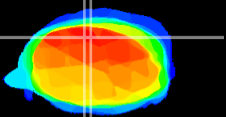

Coronal

Sagittal-R

Sagittal-L

ViBrism: CX23377  
Horizontal

Cb vermis