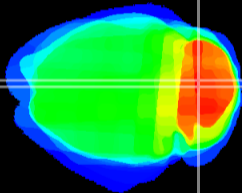

Coronal

Sagittal-R

Sagittal-L

ViBrism: CX23377  
Horizontal

Cb vermis