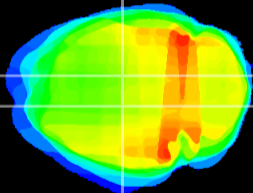

Coronal

Sagittal-R

Sagittal-L

ViBrism: CX23378
Horizontal

DG