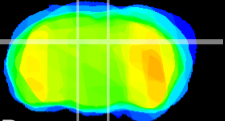

Coronal

Sagittal-R

Sagittal-L

ViBrism: CX23378
Horizontal

DG