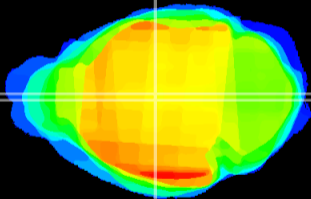

Coronal

Sagittal-R

Sagittal-L

ViBrism: CX23381
Horizontal

MD