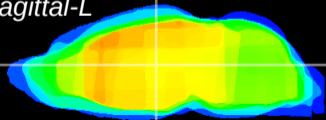

Coronal

Sagittal-R

Sagittal-L

ViBrism: CX23381
Horizontal

MD