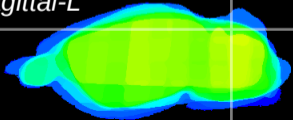

Coronal

Sagittal-R

Sagittal-L

ViBrism: CX23382
Horizontal

Cb lobe