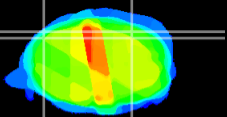

Coronal

Sagittal-R

Sagittal-L

ViBrism: CX23382
Horizontal

Cb lobe