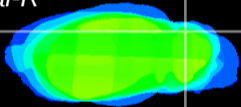

Coronal

Sagittal-R

Sagittal-L

ViBrism: CX23382
Horizontal

Cb lobe