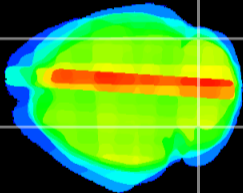

Coronal

Sagittal-R

Sagittal-L

ViBrism: CX23382
Horizontal

Cb lobe