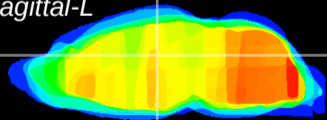

Coronal

Sagittal-R

Sagittal-L

ViBrism: CX23387
Horizontal

Hb