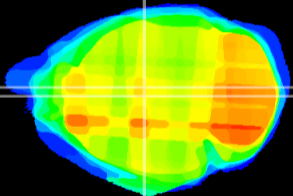

Coronal

Sagittal-R

Sagittal-L

ViBrism: CX23387
Horizontal

Hb