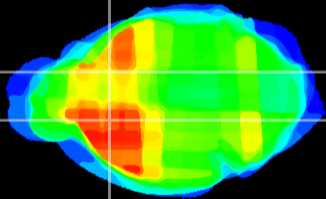

Coronal

Sagittal-R

Sagittal-L

ViBriSM: CX23388  
Horizontal

CPU medial