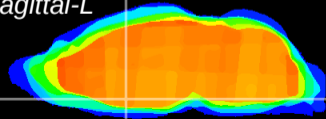

Coronal

Sagittal-R

Sagittal-L

ViBrism: CX23391
Horizontal

MPA