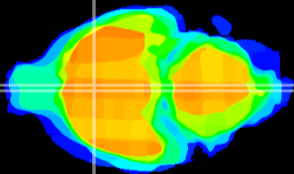

Coronal

Sagittal-R

Sagittal-L

ViBrism: CX23391
Horizontal

MPA