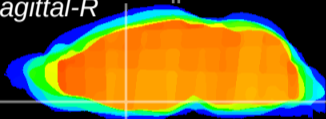

Coronal

Sagittal-R

Sagittal-L

ViBrism: CX23391
Horizontal

MPA