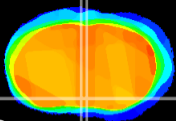

Coronal

Sagittal-R

Sagittal-L

ViBrism: CX23391
Horizontal

MPA