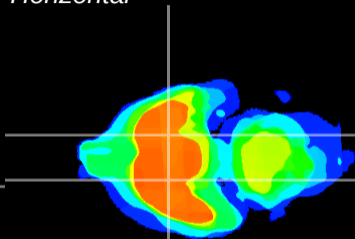

Coronal

Sagittal-R

Sagittal-L

ViBrism: CX23392  
Horizontal

S0