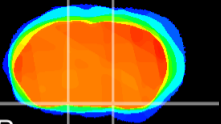

Coronal

Sagittal-R

Sagittal-L

ViBrism: CX23392  
Horizontal

S0