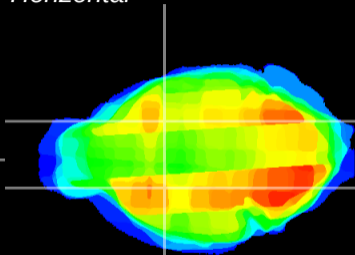

Coronal

Sagittal-R

Sagittal-L

ViBriSM: CX23393
Horizontal

GP