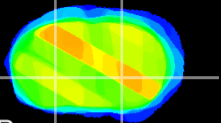

Coronal

Sagittal-R

Sagittal-L

ViBriSM: CX23393
Horizontal

GP