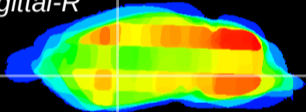

Coronal

Sagittal-R

Sagittal-L

ViBriSM: CX23393
Horizontal

GP