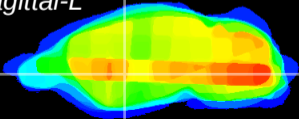

Coronal

Sagittal-R

Sagittal-L

ViBriSM: CX23393
Horizontal

GP