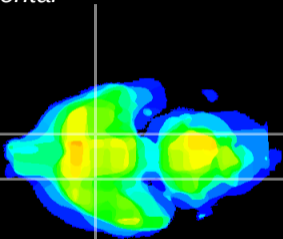

Coronal

Sagittal-R

Sagittal-L

ViBrisM: CX23393  
Horizontal

S0