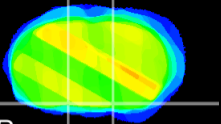

Coronal

Sagittal-R

Sagittal-L

ViBrisM: CX23393  
Horizontal

S0