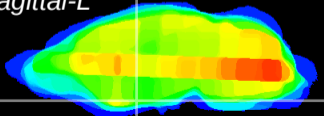

Coronal

Sagittal-R

Sagittal-L

ViBrisM: CX23393  
Horizontal

S0