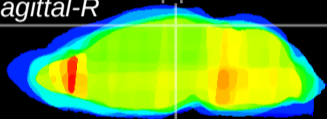

Coronal

Sagittal-R

Sagittal-L

ViBrisM: CX23394
Horizontal

RS