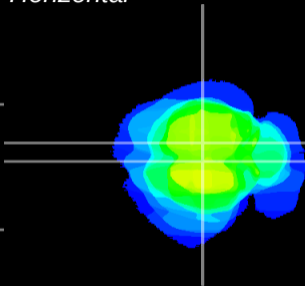

Coronal

Sagittal-R

Sagittal-L

ViBrisM: CX23394
Horizontal

RS