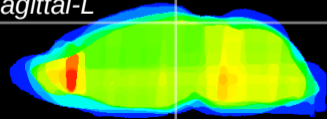

Coronal

Sagittal-R

Sagittal-L

ViBrisM: CX23394
Horizontal

RS