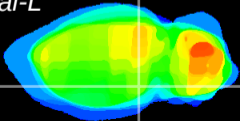

Coronal

Sagittal-R

Sagittal-L

ViBrism: CX23397
Horizontal

ventral S