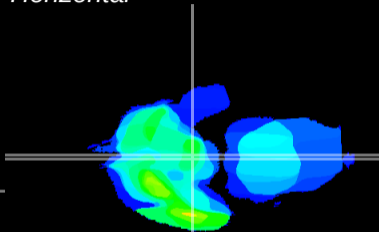

Coronal

Sagittal-R

Sagittal-L

ViBrism: CX23399
Horizontal

ME