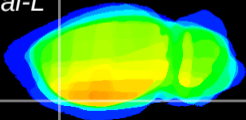

Coronal

Sagittal-R

Sagittal-L

ViBrism: CX23400
Horizontal

Pir