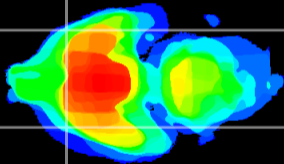

Coronal

Sagittal-R

Sagittal-L

ViBrism: CX23400
Horizontal

Pir