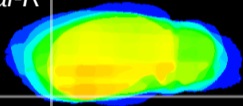

Coronal

Sagittal-R

Sagittal-L

ViBrism: CX23400
Horizontal

Pir