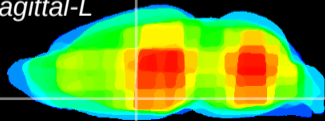

Coronal

Sagittal-R

Sagittal-L

ViBrism: CX23401
Horizontal

SPa dorsal