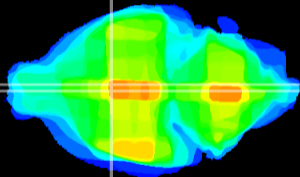

Coronal

Sagittal-R

Sagittal-L

ViBrism: CX23401
Horizontal

SPa dorsal