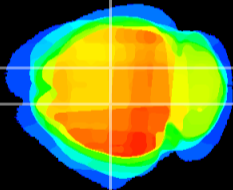

Coronal

Sagittal-R

Sagittal-L

ViBrism: CX23402
Horizontal

CA1