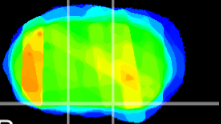

*Coronal*

*Sagittal-R*

*Sagittal-L*

ViBrism: CX23405  
*Horizontal*

S0