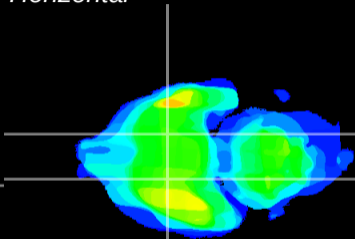

*Coronal*

*Sagittal-R*

*Sagittal-L*

ViBrism: CX23405  
*Horizontal*

S0