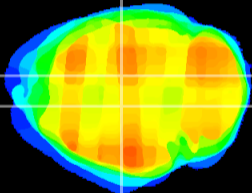

Coronal

Sagittal-R

Sagittal-L

ViBrism: CX23410
Horizontal

DG