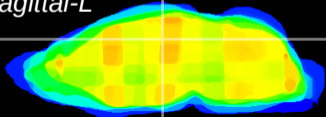

Coronal

Sagittal-R

Sagittal-L

ViBrism: CX23410
Horizontal

DG