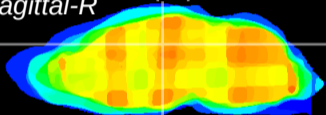

Coronal

Sagittal-R

Sagittal-L

ViBrism: CX23410
Horizontal

DG