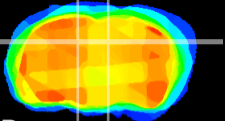

Coronal

Sagittal-R

Sagittal-L

ViBrism: CX23410
Horizontal

DG