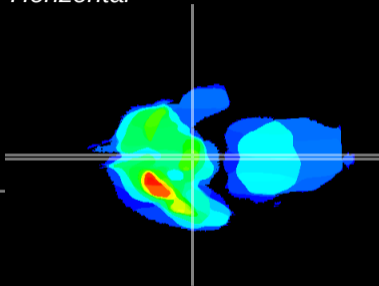

Coronal

Sagittal-R

Sagittal-L

ViBrism: CX23413
Horizontal

ME