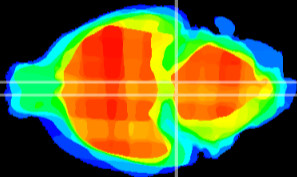

Coronal

Sagittal-R

Sagittal-L

ViBrism: CX23413
Horizontal

Pn