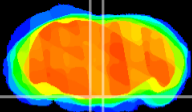

Coronal

Sagittal-R

Sagittal-L

ViBrism: CX23413
Horizontal

Pn