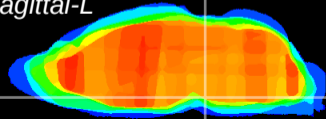

Coronal

Sagittal-R

Sagittal-L

ViBrism: CX23413
Horizontal

Pn