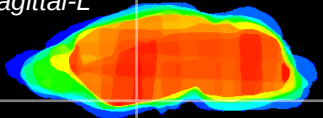

Coronal

Sagittal-R

Sagittal-L

ViBrism: CX23413
Horizontal

S0