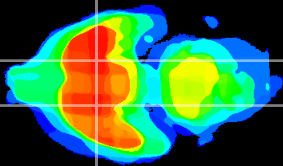

Coronal

Sagittal-R

Sagittal-L

ViBrism: CX23413
Horizontal

S0