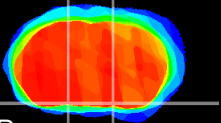

Coronal

Sagittal-R

Sagittal-L

ViBrism: CX23413
Horizontal

S0