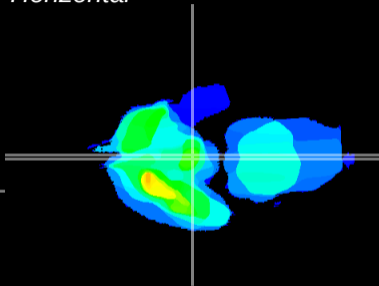

Coronal

Sagittal-R

Sagittal-L

ViBrism: CX23417
Horizontal

ME