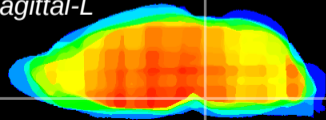

Coronal

Sagittal-R

Sagittal-L

ViBrism: CX23417
Horizontal

Pn