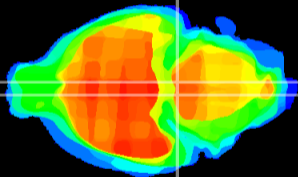

Coronal

Sagittal-R

Sagittal-L

ViBrism: CX23417
Horizontal

Pn