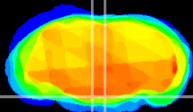

Coronal

Sagittal-R

Sagittal-L

ViBrism: CX23417
Horizontal

Pn