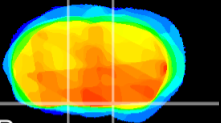

Coronal

Sagittal-R

Sagittal-L

ViBrism: CX23417
Horizontal

S0