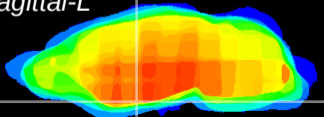

Coronal

Sagittal-R

Sagittal-L

ViBrism: CX23417
Horizontal

S0