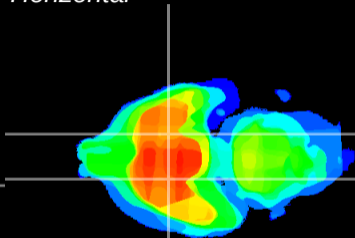

Coronal

Sagittal-R

Sagittal-L

ViBrism: CX23417
Horizontal

S0