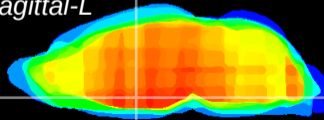

Coronal

Sagittal-R

Sagittal-L

ViBrism: CX23417
Horizontal

SPa dorsal