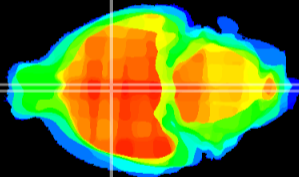

Coronal

Sagittal-R

Sagittal-L

ViBrism: CX23417
Horizontal

SPa dorsal