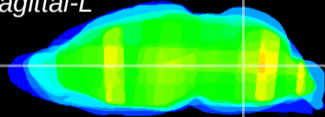

Coronal

Sagittal-R

Sagittal-L

ViBriSM: CX23425
Horizontal

MVe