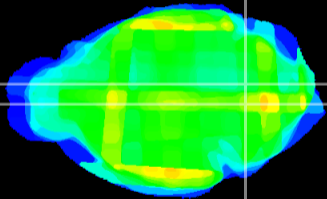

Coronal

Sagittal-R

Sagittal-L

ViBriSM: CX23425
Horizontal

MVe