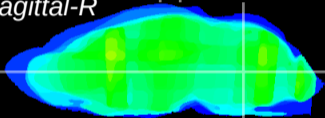

Coronal

Sagittal-R

Sagittal-L

ViBriSM: CX23425
Horizontal

MVe