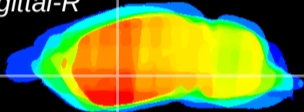

Coronal

Sagittal-R

Sagittal-L

ViBrism: CX23427
Horizontal

GP