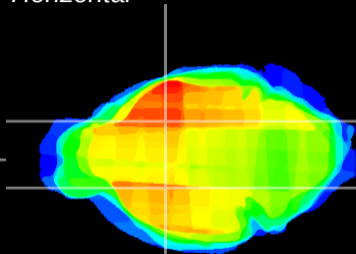

Coronal

Sagittal-R

Sagittal-L

ViBrism: CX23427
Horizontal

GP