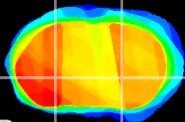

Coronal

Sagittal-R

Sagittal-L

ViBrism: CX23427
Horizontal

GP