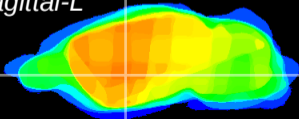

Coronal

Sagittal-R

Sagittal-L

ViBrism: CX23427
Horizontal

GP