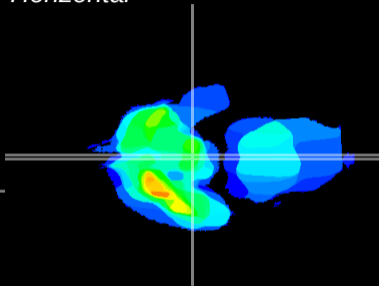

*Coronal*

*Sagittal-R*

*Sagittal-L*

ViBrism: CX23427  
*Horizontal*

ME