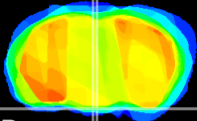

*Coronal*

*Sagittal-R*

*Sagittal-L*

ViBrism: CX23427  
*Horizontal*

ME