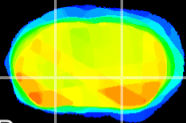

Coronal

Sagittal-R

Sagittal-L

ViBrism: CX23432
Horizontal

GP