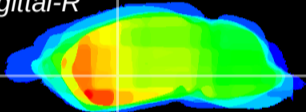

Coronal

Sagittal-R

Sagittal-L

ViBrism: CX23432
Horizontal

GP