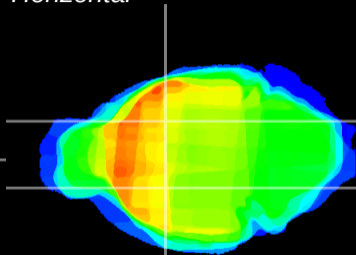

Coronal

Sagittal-R

Sagittal-L

ViBrism: CX23432
Horizontal

GP