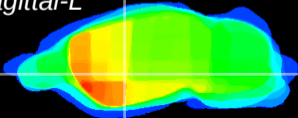

Coronal

Sagittal-R

Sagittal-L

ViBrism: CX23432
Horizontal

GP