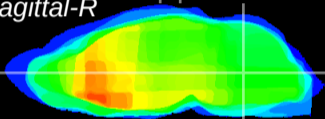

Coronal

Sagittal-R

Sagittal-L

ViBrism: CX23432
Horizontal

MVe