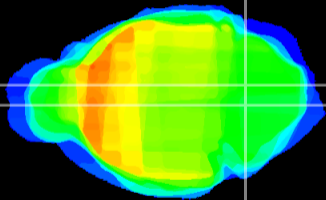

Coronal

Sagittal-R

Sagittal-L

ViBrism: CX23432
Horizontal

MVe