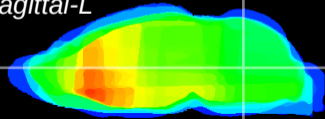

Coronal

Sagittal-R

Sagittal-L

ViBrism: CX23432
Horizontal

MVe